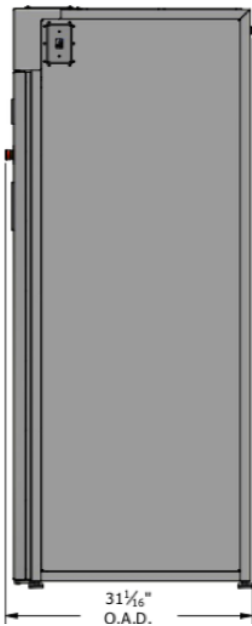

ZONO SC 2 Double Door Machine