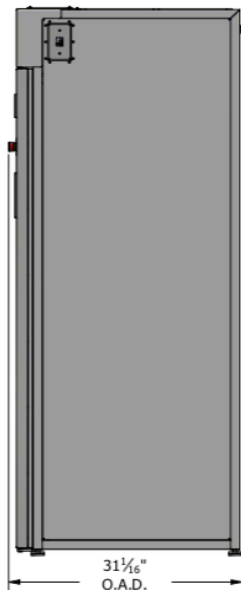

ZONO SC 2 WH Double Door Machine with Heat

KILLS 99.99% OF VIRUSES+ & 99.9% OF BACTERIA* IN 30 MINUTES

1. **EFFECTIVE** ZONO disinfects and sanitizes many different surfaces including plastics, cloth and electronics without use of harsh liquid chemicals.
2. **SIMPLE** ZONO is quick & easy. Easy to set up, easy to operate. Load items into a cart, roll cart into the ZONO & 30 minutes later use the item, no rinsing, no wiping = no worry.
3. **SAFE** ZONO uses ozone, which disinfects/sanitizes much of the food we eat & water we drink. Numerous safety features exist inside & outside the units, making ZONO safe to operate in work/play areas.
4. **SUSTAINABLE** ZONO is environmentally friendly. It uses very small amounts of water & electricity and eliminates the need to bring toxic chemicals into your facility.

VIRUSES & BACTERIA TESTED & CERTIFIED

*Disinfects: Kills 99.99% of Norovirus on non-porous surfaces.

*Sanitizes: Kills 99.9% of bacteria. Tested on non-porous and porous surfaces.

- Staphylococcus aureus (Staph)
- Methicillin-Resistant Staphylococcus aureus (MRSA)
- Escherichia coli (E. coli)
- Streptococcus pyogenes (S. pyogenes)
- Shigella dysenteriae (Shigella)
- Salmonella enteritidis (Salmonella)
- Pseudomonas aeruginosa (P. aeruginosa)

SPECIFICATIONS

- Temp 140°F critical to kill lice larvae & bedbugs (optional heat unit).
- Use of humidity boosts ZONO's efficacy of killing dangerous pathogens.
- Exterior meets ASTM C1055 regulations. Safe to touch during operation.
- Dimensions: 76 3/16" H x 52 5/8" W x 31 1/16" D
- Capacity: 56.8 cu ft
- Weight: 284 lbs.
- Connects to ordinary 120-volt electrical outlet; 1,500 watts; Use a dedicated 120-volt circuit.
- Proudly Made in the USA.
- Exceeds NIOSH and OSHA safety & health standards.
- Conforms to EPA's FIFRA standards for Pest Control devices.

EASE OF USE FEATURES

1. **ERGONOMIC** Ergonomically conscious rolling carts. Avoid bending & lifting.
2. **FAST** Sanitizing cycles last only 30 minutes. No delay between cycles.
3. **POWER** Only requires plug-in electrical outlet.
4. **OPERATION** Simple operating panel.
5. **GUARANTEED** ZONO comes with a three-year warranty for parts & labor.

OTHER MODELS AVAILABLE

SC 2 – No Heat unit

SC 2 WD – Includes drying option 120°F to dry apparel

ACCESSORIES

RR 7 7-bin Cart **RR 10** 10-bin Cart **MC 8** 8-mat Cart

4S UC 4-shelf Utility Cart **4S D UC** 4-shelf Deep Utility Cart