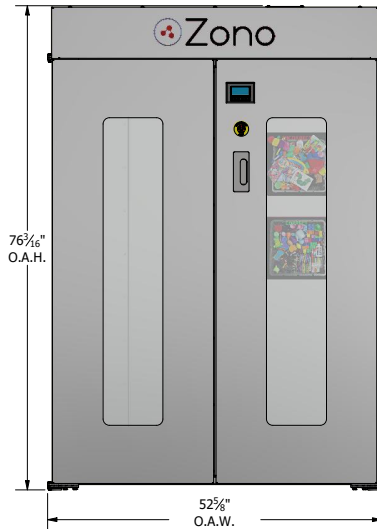

ZONO SC 2 WH Double Door Machine with Heat

KILLS 99.99% OF VIRUSES+ & 99.9% OF BACTERIA* IN 30 MINUTES

- EFFECTIVE** ZONO disinfects and sanitizes many different surfaces including plastics, cloth and electronics without use of harsh liquid chemicals.
- SIMPLE** ZONO is quick & easy. Easy to set up, easy to operate. Load items into a cart, roll cart into the ZONO & 30 minutes later use the item, no rinsing, no wiping = no worry.
- SAFE** ZONO uses ozone, which disinfects/sanitizes much of the food we eat & water we drink. Numerous safety features exist inside & outside the units, making ZONO safe to operate in work/play areas.
- SUSTAINABLE** ZONO is environmentally friendly. It uses very small amounts of water & electricity and eliminates the need to bring toxic chemicals into your facility.

SPECIFICATIONS

- Temp 140°F critical to kill lice larvae & bedbugs (optional heat unit).
- Use of humidity boosts ZONO's efficacy of killing dangerous pathogens.
- Exterior meets ASTM C1055 regulations. Safe to touch during operation.
- Dimensions: 76 3/16" H x 52 5/8" W x 31 1/16" D
- Capacity: 56.8 cu ft
- Weight: 284 lbs.
- Connects to ordinary 120-volt electrical outlet; 1,500 watts; Use a dedicated 120-volt circuit.
- Proudly Made in the USA.
- Exceeds NIOSH and OSHA safety & health standards.
- Conforms to EPA's FIFRA standards for Pest Control devices.