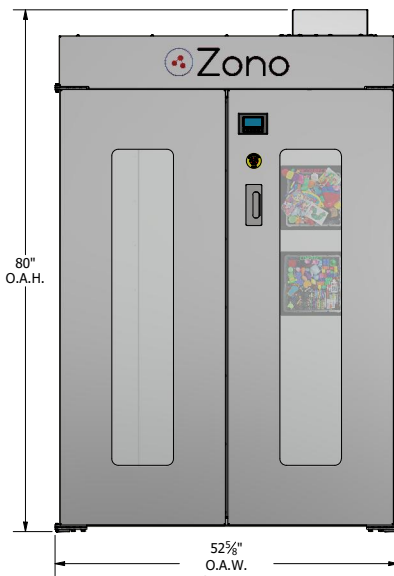

ZONO SC 2 WD Double Door Machine with Drying

KILLS 99.99% OF VIRUSES+ & 99.9% OF BACTERIA* IN 30 MINUTES

- EFFECTIVE** ZONO disinfects and sanitizes many different surfaces including plastics, cloth and electronics without use of harsh liquid chemicals.
- SIMPLE** ZONO is quick & easy. Easy to set up, easy to operate. Load items into a cart, roll cart into the ZONO & 30 minutes later use the item, no rinsing, no wiping = no worry.
- SAFE** ZONO uses ozone, which disinfects/sanitizes much of the food we eat & water we drink. Numerous safety features exist inside & outside the units, making ZONO safe to operate in work/play areas.
- SUSTAINABLE** ZONO is environmentally friendly. It uses very small amounts of water & electricity and eliminates the need to bring toxic chemicals into your facility.

SPECIFICATIONS

- Temp 120°F critical to dry apparel at a level safe for expensive protective gear (optional drying unit).
- The use of humidity boosts ZONO's efficacy of killing dangerous pathogens.
- Exterior meets ASTM C1055 regulations. Safe to touch during operation.
- Dimensions: 80" H x 52 5/8" W x 31 1/16" D
- Capacity: 56.8 cu ft
- Weight: 284 lbs.
- Connects to ordinary 120-volt electrical outlet; 1,500 watts; Use a dedicated 120-volt circuit.
- Proudly Made in the USA.
- Exceeds NIOSH and OSHA safety & health standards.
- Conforms to EPA's FIFRA standards for Pest Control devices.