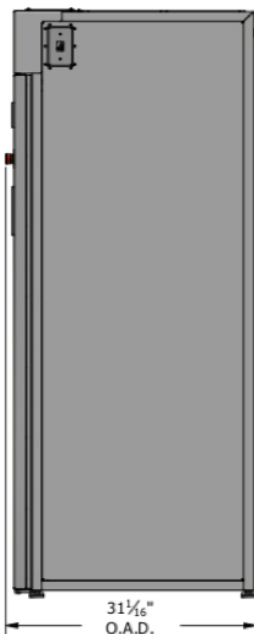

ZONO SC 2 WD Double Door Machine with Drying

KILLS 99.99% OF VIRUSES+ & 99.9% OF BACTERIA* IN 30 MINUTES

- **EFFECTIVE** ZONO disinfects and sanitizes many different surfaces including plastics, cloth and electronics without use of harsh liquid chemicals.
- **SIMPLE** ZONO is quick & easy. Easy to set up, easy to operate. Load items into a cart, roll cart into the ZONO & 30 minutes later use the item, no rinsing, no wiping = no worry.
- **SAFE** ZONO uses ozone, which disinfects/sanitizes much of the food we eat & water we drink. Numerous safety features exist inside & outside the units, making ZONO safe to operate in work/play areas.
- **SUSTAINABLE** ZONO is environmentally friendly. It uses very small amounts of water & electricity and eliminates the need to bring toxic chemicals into your facility.

VIRUSES & BACTERIA TESTED & CERTIFIED

*Disinfects: Kills 99.99% of Norovirus on non-porous surfaces.

*Sanitizes: Kills 99.9% of bacteria. Tested on non-porous and porous surfaces.

- Staphylococcus aureus (Staph)
- Methicillin-Resistant Staphylococcus aureus (MRSA)
- Escherichia coli (E. coli)
- Streptococcus pyogenes (S. pyogenes)
- Shigella dysenteriae (Shigella)
- Salmonella enteritidis (Salmonella)
- Pseudomonas aeruginosa (P. aeruginosa)

SPECIFICATIONS

- Temp 120°F critical to dry apparel at a level safe for expensive protective gear (optional drying unit).
- The use of humidity boosts ZONO's efficacy of killing dangerous pathogens.
- Exterior meets ASTM C1055 regulations. Safe to touch during operation.
- Dimensions: 80" H x 52 5/8" W x 31 1/16" D
- Capacity: 56.8 cu ft
- Weight: 284 lbs.
- Connects to ordinary 120-volt electrical outlet; 1,500 watts; Use a dedicated 120-volt circuit.
- Proudly Made in the USA.
- Exceeds NIOSH and OSHA safety & health standards.
- Conforms to EPA's FIFRA standards for Pest Control devices.

EASE OF USE FEATURES

- **ERGONOMIC** Ergonomically conscious rolling carts. Avoid bending & lifting.
- **FAST** Sanitizing cycles last only 30 minutes. No delay between cycles.
- **POWER** Only requires plug-in electrical outlet.
- **OPERATION** Simple operating panel.
- **GUARANTEED** ZONO comes with a three-year warranty for parts & labor.

OTHER MODELS AVAILABLE

SC 2 – No Heat unit

SC 2 WH – Includes heat option at 140°F to kill lice larvae & bedbugs

ACCESSORIES

RR 7 7-bin Cart RR 10 10-bin cart HC 3M 48 Helmet Cart

PC 2M 22 Pad Cart GC Garment Cart

4S UC 4-shelf Utility Cart 4S D UC 4-shelf Deep Utility Cart SD 16 Shoe Dryer