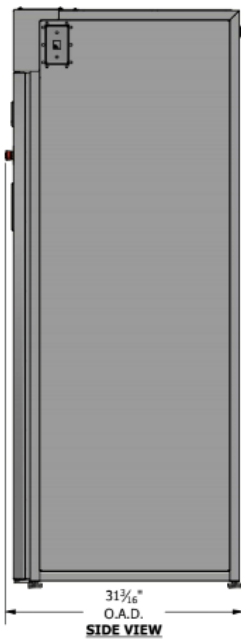

ZONO SC 1 WH Single Door Machine with Heat

KILLS 99.99% OF VIRUSES+ & 99.9% BACTERIA* IN 30 MINUTES

1. **EFFECTIVE** ZONO Disinfects and sanitizes many different surfaces including plastics, cloth, and electronics without the use of harsh liquid chemicals.
2. **SIMPLE** ZONO is quick & easy. Easy to set up, easy to operate. Load items into a cart, roll cart into the ZONO & 30 minutes later use the item, no rinsing, no wiping = no worry.
3. **SAFE** ZONO uses ozone, which disinfects/sanitizes much of the food we eat & water we drink. Numerous safety features exist inside & outside the units, making ZONO safe to operate in work/play areas.
4. **SUSTAINABLE** ZONO is environmentally friendly. It uses very small amounts of water & electricity and eliminates the need to bring toxic chemicals into your facility.

VIRUSES & BACTERIA TESTED & CERTIFIED

+Disinfects: Kills 99.99% of Norovirus on non-porous surfaces.

*Sanitizes: Kills 99.9% of bacteria. Tested on non-porous and porous surfaces.

- Staphylococcus aureus (Staph)
- Methicillin-Resistant Staphylococcus aureus (MRSA)
- Escherichia Coli (E. coli)
- Streptococcus Pyogenes (S. pyogenes)
- Shigella dysenteriae (Shigella)
- Salmonella Enteritidis (Salmonella)
- Pseudomonas Aeruginosa (P. aeruginosa)

SPECIFICATIONS

- Temp 140°F critical to kill lice larvae & bedbugs.
- The use of humidity boosts ZONO's efficacy of killing dangerous pathogens.
- Exterior meets ASTM C1055 regulations. Safe to touch during operation.
- Dimensions: 76 3/16" H x 26 1/2" W x 31 3/16" D
- Capacity: 28.4 cu ft
- Weight: 151 lbs.
- Connects to ordinary 120-volt electrical outlet; 1,500 watts; Use as a dedicated 120-volt circuit.
- Proudly Made in the USA.
- Exceeds NIOSH and OSHA safety & health standards.
- Conforms to EPA's FIFRA standards for Pest Control devices.

EASE OF USE FEATURES

1. **ERGONOMIC** Ergonomically conscious using rolling carts. Avoiding bend & lift.
2. **FAST** Sanitizing cycles last only 30 minutes. No delay between cycles.
3. **POWER** Only requires plug-in electrical outlet.
4. **OPERATION** Simple operating panel.
5. **GUARANTEED** ZONO comes with a three-year warranty for parts & labor.

OTHER MODELS AVAILABLE

SC 1 – No Heat unit